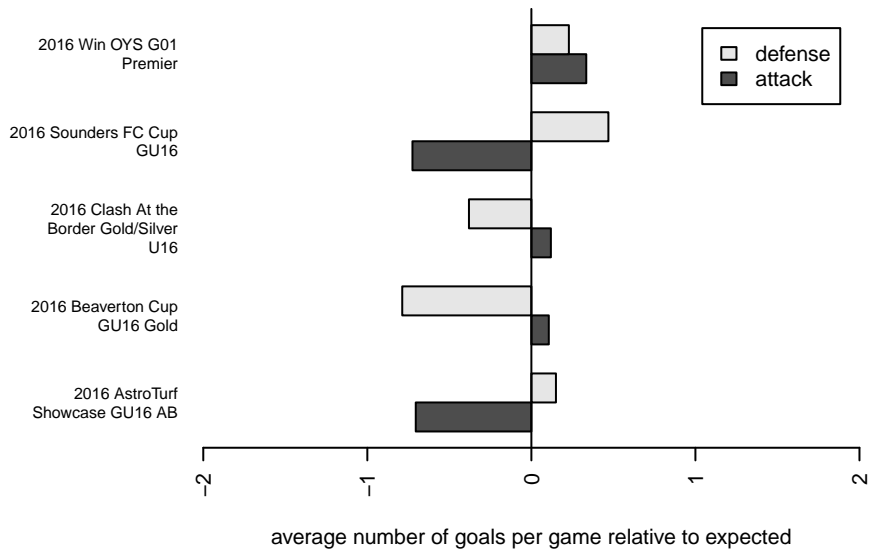

Venues played:  
 2016 Clash At the Border Gold/Silver U16  
 2016 Beaverton Cup GU16 Gold  
 2016 Sounders FC Cup GU16  
 2016 AstroTurf Showcase GU16 AB  
 2016 Win OYS G01 Premier  
 2016 OYS State Cup G01

**FC Portland Navy G01**  
 Dots are actual minus expected GF (blue circles) and GA (red triangles).  
 Blue line is smoothed change in attack strength. Red is smoothed change in defense strength.

**attack and defense variance (black dot)  
relative to other teams  
and top 10 in region**

**attack and defense rating  
relative to others at age  
and all opponents in last 13 months**

**attack and defense rating  
relative to others at age  
and all opponents in last 13 months**

**Performance relative to 13 month average**

**Performance relative to 13 month average**

Distribution of opponents  
 Red = Lose zone, Blue = Win zone, Green = Even  
 Black line separates win/lose zones

lot. A=Neither has attack advantage, B=Opponent has both attack and defense advantage, C=Opponent has both attack and defense disadvantage, D=Both have