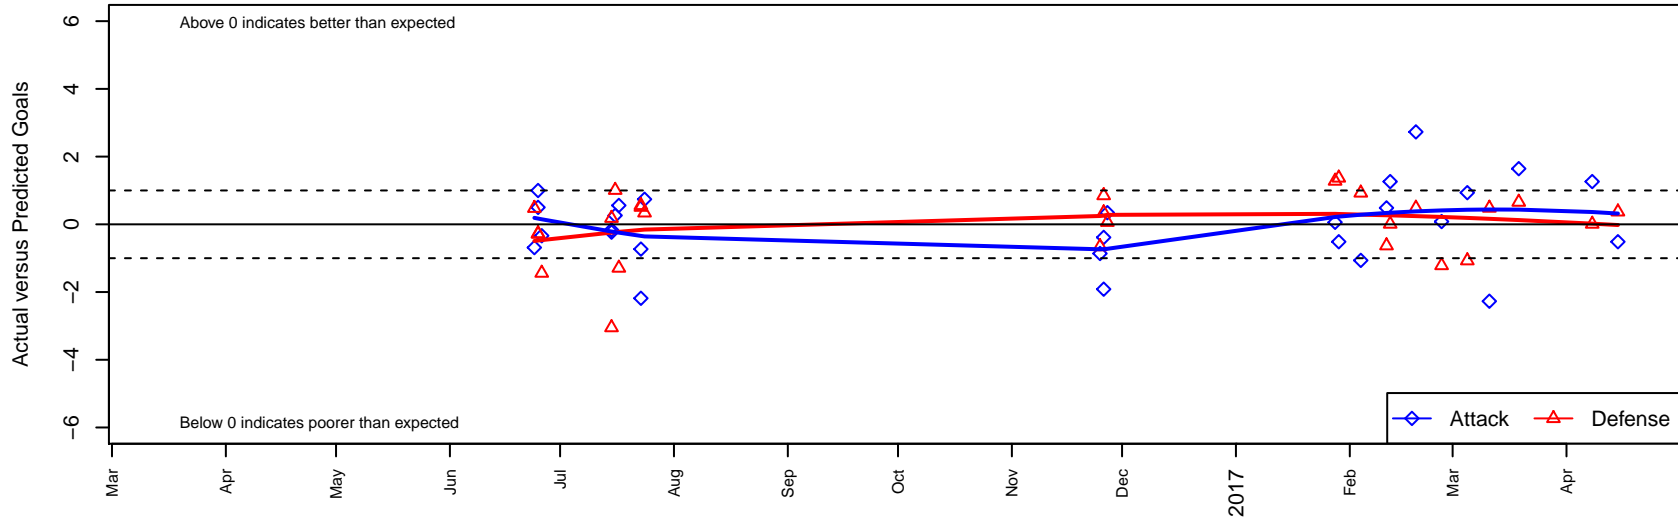

# FC Portland Navy G01

FC Portland  
 Portland, OR  
 G01 total strength=1642  
 attack=17.14 defense=19.98  
 spr league = Win OYS G01 Premier  
 notes= Halewyn 2015

alt names used:  
 FC Portland 2001G Navy C

Venues played:  
 2016 Clash At the Border Gold/Silver U16  
 2016 Beaverton Cup GU16 Gold  
 2016 Sounders FC Cup GU16  
 2016 AstroTurf Showcase GU16 AB  
 2016 Win OYS G01 Premier  
 2016 OYS State Cup G01

**FC Portland Navy G01**  
 Dots are actual minus expected GF (blue circles) and GA (red triangles).  
 Blue line is smoothed change in attack strength. Red is smoothed change in defense strength.

**attack and defense variance (black dot)  
relative to other teams  
and top 10 in region**

**attack and defense rating  
relative to others at age  
and all opponents in last 13 months**

**attack and defense rating  
relative to others at age  
and all opponents in last 13 months**

**Performance relative to 13 month average**