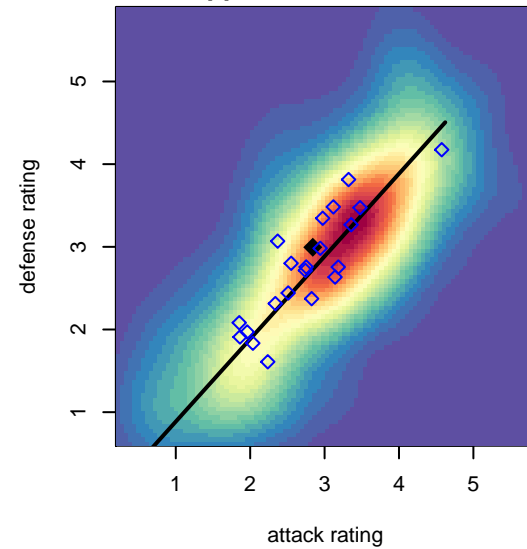

**FC Portland Navy G01**  
 Dots are actual minus expected GF (blue circles) and GA (red triangles).  
 Blue line is smoothed change in attack strength. Red is smoothed change in defense strength.

**attack and defense variance (black dot)  
relative to other teams  
and top 10 in region**

**attack and defense rating  
relative to others at age  
and all opponents in last 13 months**

**attack and defense rating  
relative to others at age  
and all opponents in last 13 months**

**Performance relative to 13 month average**

**Performance relative to 13 month average**

Distribution of opponents  
 Red = Lose zone, Blue = Win zone, Green = Even  
 Black line separates win/lose zones

lot. A=Neither has attack advantage, B=Opponent has both attack and defense advantage, C=Opponent has both attack and defense disadvantage, D=Both have