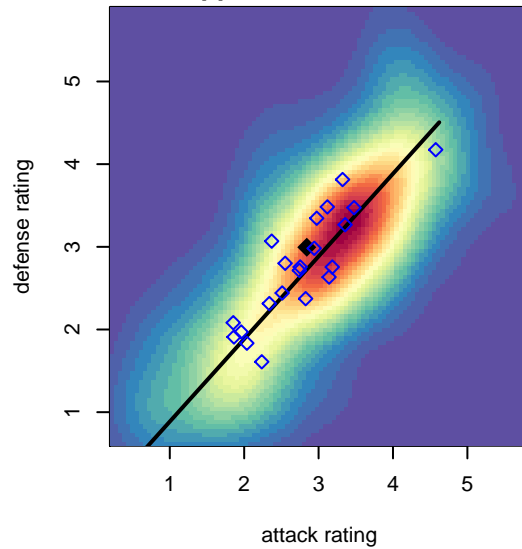

**attack and defense rating
relative to others at age
and all opponents in last 13 months**