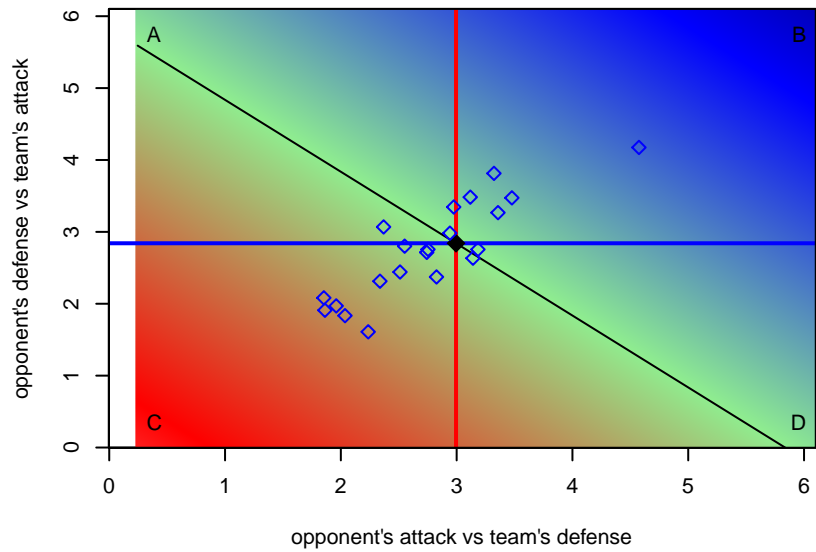

**FC Portland Navy G01**  
 Dots are actual minus expected GF (blue circles) and GA (red triangles).  
 Blue line is smoothed change in attack strength. Red is smoothed change in defense strength.

**attack and defense variance (black dot)  
relative to other teams  
and top 10 in region**

**attack and defense rating  
relative to others at age  
and all opponents in last 13 months**

**attack and defense rating  
relative to others at age  
and all opponents in last 13 months**

**Performance relative to 13 month average**

**Performance relative to 13 month average**

Distribution of opponents  
 Red = Lose zone, Blue = Win zone, Green = Even  
 Black line separates win/lose zones

lot. A=Neither has attack advantage, B=Opponent has both attack and defense advantage, C=Opponent has both attack and defense disadvantage, D=Both have