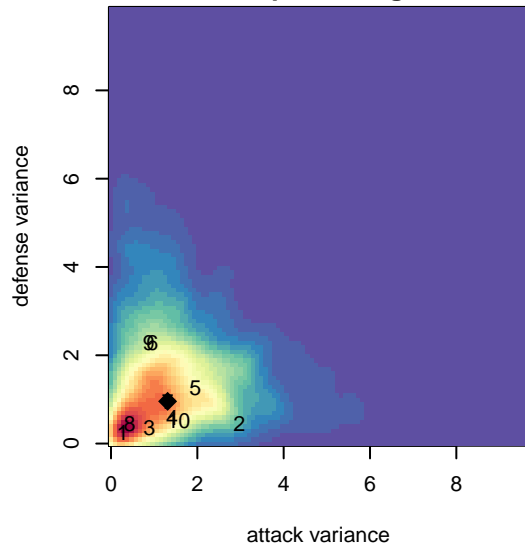

# FC Portland Navy G01

FC Portland  
 Portland, OR  
 G01 total strength=1642  
 attack=17.14 defense=19.98  
 spr league = Win OYS G01 Premier  
 notes= Halewyn 2015

alt names used:  
 FC Portland 2001G Navy C

Venues played:  
 2016 Clash At the Border Gold/Silver U16  
 2016 Beaverton Cup GU16 Gold  
 2016 Sounders FC Cup GU16  
 2016 AstroTurf Showcase GU16 AB  
 2016 Win OYS G01 Premier  
 2016 OYS State Cup G01

**FC Portland Navy G01**  
 Dots are actual minus expected GF (blue circles) and GA (red triangles).  
 Blue line is smoothed change in attack strength. Red is smoothed change in defense strength.

**attack and defense variance (black dot)  
relative to other teams  
and top 10 in region**